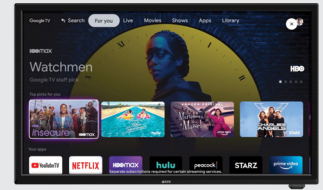

axis

JAPAN

日本の品質
— JAPAN QUALITY —

Google TV

Bluetooth™

12/24V LED DVD/TV with Google TV

SPECIFICATIONS

PANEL

- Display Size: 19" (48cm), 22" (56cm), 24" (60cm), 32" (81cm)
- Resolution: 1366 x 768 - AX1919/32
  1920 x 1080 - AX1922/24
- Brightness: 200cd/m2 - AX1919
  220cd/m2 - AX1922/24
  250cd/m2 - AX1932
- Contrast: 1000:1 - AX1919
  3000:1 - AX1922/24
  1200:1 - AX1932
- Viewing Angle: 176(H) x 160(V) - AX1919
  178(H) x 178(V) - AX1922/32
  176(H) x 176(V) - AX1924

POWER

- Input: 9-36V DC / 4A @ 12V
- Optional AC Adaptor: 240V 50Hz/60Hz
- Stand-by Power Consumption: 0.5W

CABINET

- Conformal Coated Circuit Board
- Size: 440 x 50 x 263 mm - AX1919
  506 x 49 x 301mm - AX1922
  552 x 54 x 325mm - AX1924
  731.1 x 85.7 x 432.4 - AX1932
- 100 x 100 VESA Mounting - AX1919/22/24
- 100 x 200 VESA Mounting - AX1932
- Net weight: 3.4 kg - AX1919
  3.8 kg - AX1922
  4.5 kg - AX1924
  5.1 kg - AX1932

MULTIMEDIA & FEATURES

- TIMESHIFT: Pause, Rewind & Fast-Forward Live TV (using PVR)
- USB Reader
- PVR (Personal Video Recorder)
- EPG (Electronic Program Guide)

DVD/CD PLAYER

- Built-In DVD Player
- Supports DVD/VCD/CD/MP3/DIVX/JPEG
- Supports DVD±R/DVD±RW/CD-R/RW

TUNER

- DVB-T Digital HD Tuner
- Analogue Tuner
- DTV Video System: MPEG-1MP@ML, H.264, MPEG-4 (Video Codes)
- DTV Sound System: MPEG-1 Layer 1/2
- ATV Video System: PAL
- ATV Sound System: BG, DK, I

SYSTEM

- MPEG-4 Video System
- OSD: Multi-languages
- Number of Channels: 99
- Comb Filter: 3D
- Teletext: ATV/1000 Pages
- Speakers: 2 x 3W Stereo - AX1919/22/24
  2 x 8W Stereo - AX1932

INPUTS

- RF/Antenna: 1
- HDMI: 2
- USB: 1 x Media, 1 x Power Output (22", 24", 32")
- Mini YPbPr: 1
- Mini AV: 1
- VGA: 1
- PC Audio: 1

OUTPUTS

- Bluetooth Audio Transmitter
- Headphone: 1 (3.5mm)
- Digital Coaxial: 1
- Line Out: 1