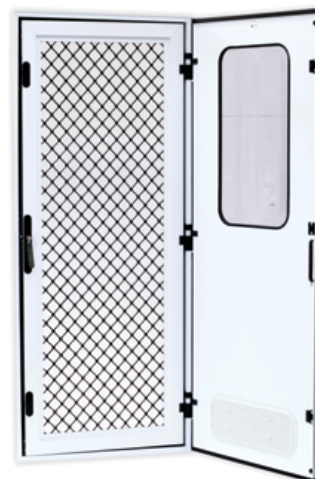

Odyssey 4 Square Corner Door

Available in a range of sizes to suit most RV Designs. Available in white, jet black, polished grey or crystal silver, with a white or black frame, left or right hinge set up and featuring a 3 point lock system and aluminium grill mesh security door with fly screen.

FEATURES:

- One piece door panel
  - PVC infill for greater strength
  - Black grill mesh security door with fly-screen
- White, black, polished grey or crystal silver infill colours
  - Lower Venturi vent in white or black

SPECIFICATIONS:

- Frame Colour: black or white
- Left or right hand hinge set up
- Slim look main frame extrusion

Available in Black and White. Please specify colour and hinge set up when ordering.

ODYSSEY 4SC 1540 X 572 - 12765
ODYSSEY 4SC 1623 X 522 - 12770
ODYSSEY 4SC 1690 X 622 - 12778
ODYSSEY 4SC 1750 X 572 - 12782
ODYSSEY 4SC 1822 X 622 - 12790
ODYSSEY 4SC 1908 X 622 - 12794

Other sizes available on request