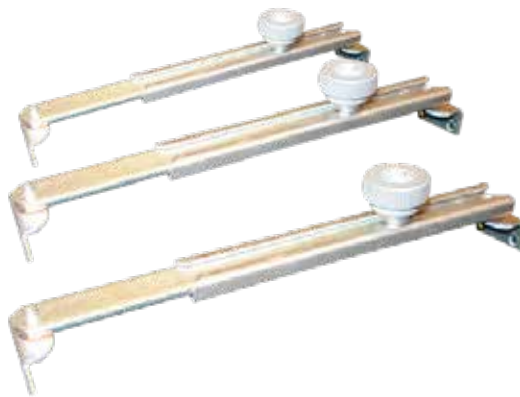

Protector Shade Stay

Window, Boot or Protector Stay
Feature a knurled nut to hold window in place.

- 100mm - 12345
- 200mm - 12345
- 300mm - 12345