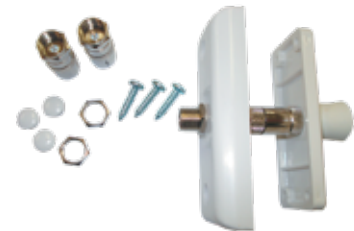

Saturn Omni 3000 Antenna - 7215

Exterior TV Recepticle

Weatherproof Park TV Hookup with 75 OHM "F" style connector on each side. White

Exterior TV Recepticle - 7225

Thru the Wall Coax Cable Connection

Waterproof Rubber Cap
Suitable for wall thickness 22mm - 35mm
Internal wall plate 78mm x 33mm
Thru the Wall Coax Cable Connection - 7226