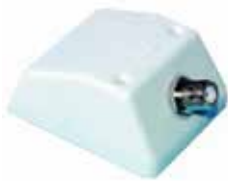

Flushmount Wall Socket - Male - 7330

TV Floor Socket

Usually mounts on to the skirting board of the floor

TV Floor Socket - 7335

Masthead Amplifier

'F' Type UHF/VHF masthead amplifier with power supply.

Masthead Amplifier - 7340

Caravan Antenna & Power Wallplate

Includes weather resistant car accessory socket and back to back F antenna connector. Ideal for caravans and RV's.

Caravan Antenna & Power Wallplate - 7343

Antenna Plate with Cigarette Lighter Socket

Cigarette socket with antenna hook up on panel.

Antenna Plate with Cigarette Lighter Socket - 7345

Coax Floor Socket

Coax Floor Socket - 7350

Clipsal RF Socket

Clipsal RF Socket - 7351

Australian RV TV Socket