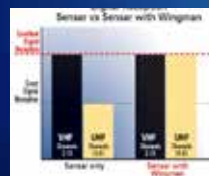

Wingman NZ-WING UHF Add-On

1. **Features**
2. ·Optimizes Sensor for DTV channels
   - ·Increases UHF performance up to 100%
   - ·FREE Digital Programming
   - ·Attaches to existing Sensor head
   - ·Installs in minutes - no tools required

Wingman NZ- 7290